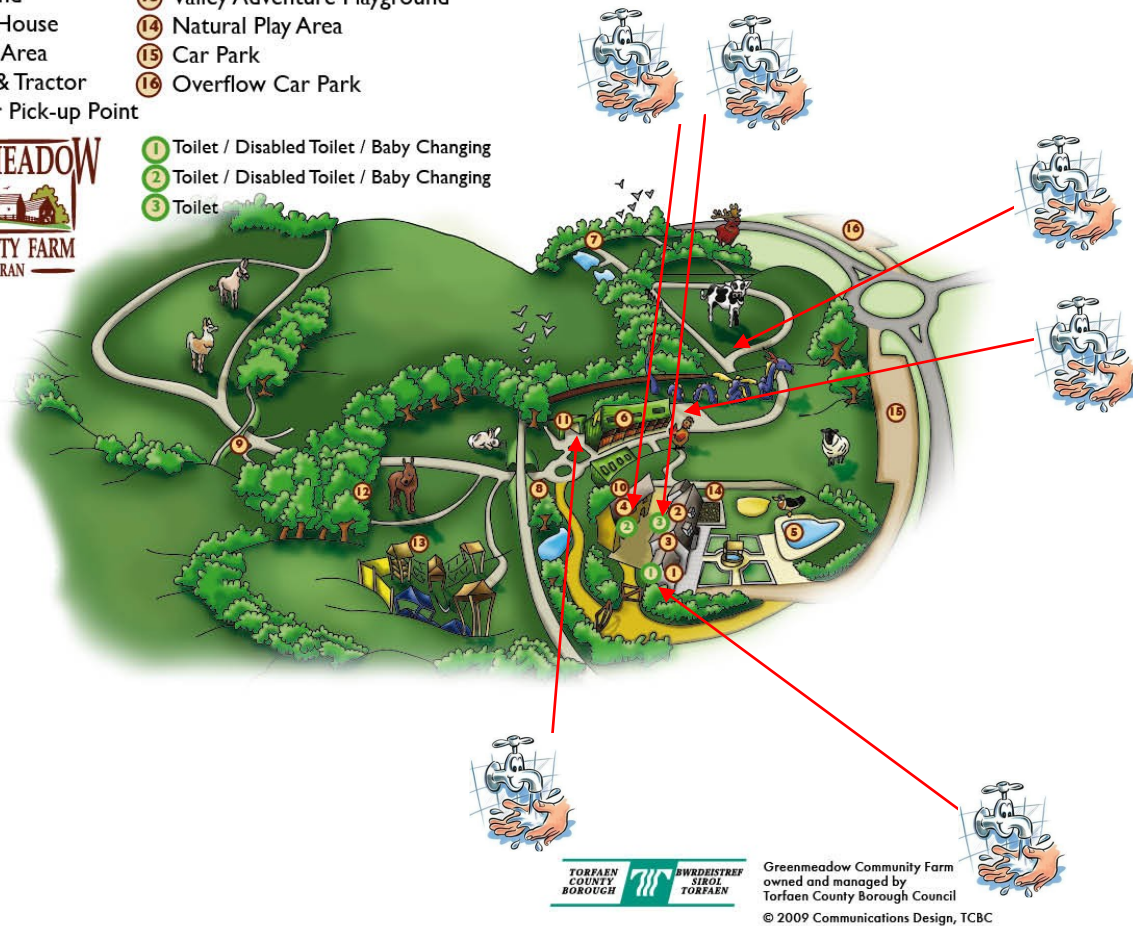

Meet Tommy the Tap! He loves clean hands and will help you find hand washing facilities on this map and around the Farm!

Welcome to the Farm, we hope you have a wonderful time! Please remember the importance of regular hand washing throughout your visit, especially after touching and feeding our lovely animals and before eating, drinking and smoking. Please only eat, drink and smoke in designated areas. If you have difficulty locating designated areas, please just ask a member of staff or one of our volunteers who will be happy to assist

PLEASE NOTE BABY CHANGING FACILITIES ARE LOCATED IN THE SHOP AND ALSO THE DISABLED TOILET IN THE HAYBARN

- | | |
|---|--------------------------------|
| 1 Entrance & Gift Shop | 9 Green Wellies Kitchen Garden |
| 2 Farmhouse | 10 Pet's Corner |
| 3 Café | 11 Dairy |
| 4 Discovery Barn | 12 Bluebell Woodland Walk |
| 5 Duckpond | 13 Valley Adventure Playground |
| 6 Animal House | 14 Natural Play Area |
| 7 Wildlife Area | 15 Car Park |
| 8 Stables & Tractor & Trailer Pick-up Point | 16 Overflow Car Park |

- | |
|--|
| 1 Toilet / Disabled Toilet / Baby Changing |
| 2 Toilet / Disabled Toilet / Baby Changing |
| 3 Toilet |

Greenmeadow Community Farm
owned and managed by
Torfaen County Borough Council
© 2009 Communications Design, TCBC